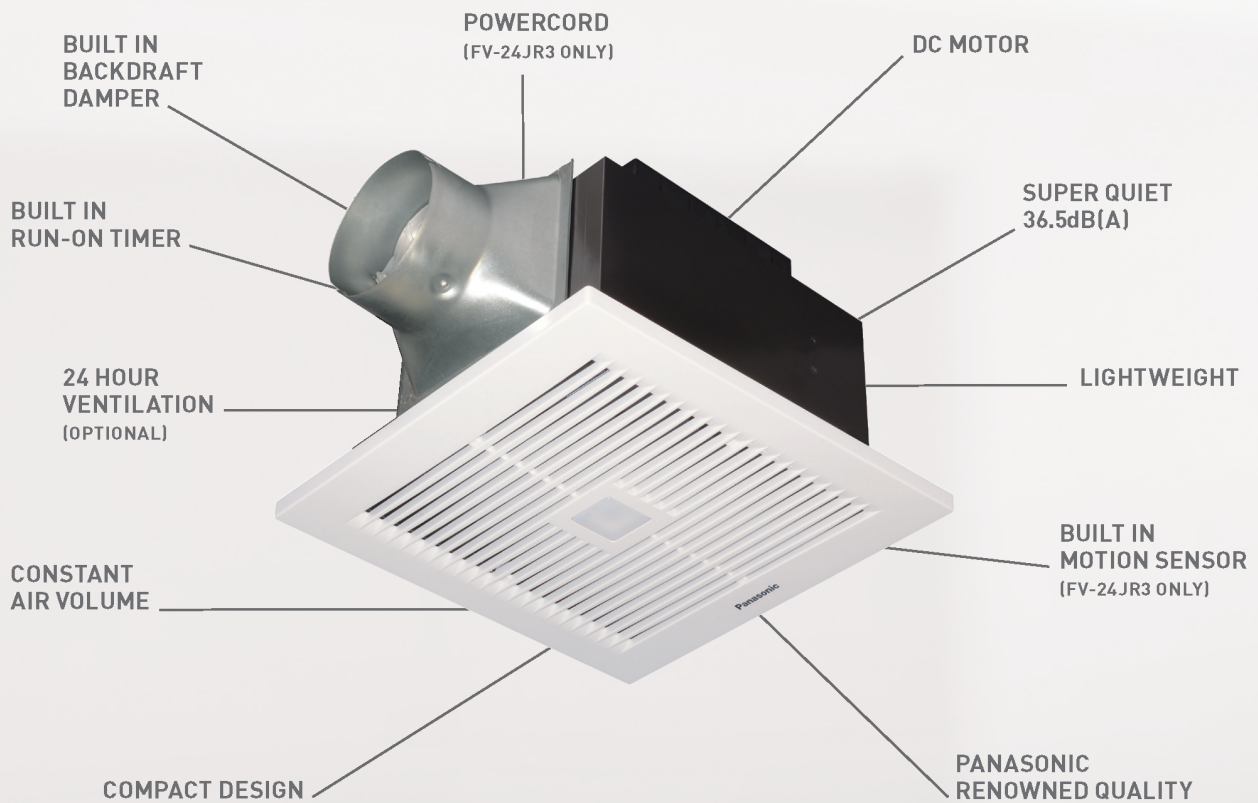

Panasonic

VENTILATION FANS
CEILING MOUNTED
DC MOTOR WITH MOTION SENSOR

QUALITY AIR FOR LIFE

HIGHER LIVING STANDARDS

Panasonic introduces a brand new range of Direct Current (DC) Motor Ceiling Mounted Ventilation Fans. With whisper quiet operation & energy efficient performance, these fans provide a quiet and comfortable environment within your home.

QUIET OPERATION - LOW NOISE DESIGN

These fans adopt a distinctive Resonance-Noise-Absorption Structure design. Minimising the transmission of noise from blower to exterior. Reducing the operation noise to incredibly low levels, creating a tranquil and silent environment. The Double Chamber Structure, allows noise to be effectively absorbed and reduced between the double orifice and casing.

CONSTANT AIR VOLUME

Our fans are equipped with intelligent technology, allowing them to automatically maintain constant air volume within the fan operating limits, to suit varying external static pressures (see performance curve).