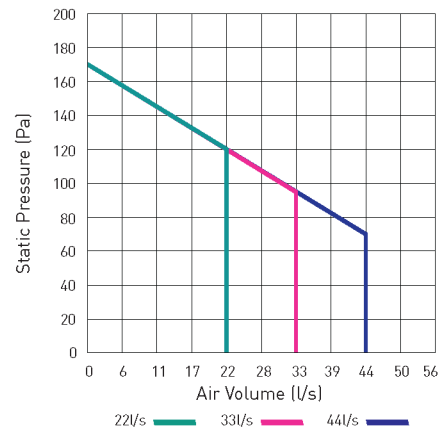

FV-24JR3 (WITH MOTION SENSOR)

FV-24JA3

DIMENSIONS

FV-24JR3 & FV-24JA3

PERFORMANCE CURVE

FV-24JR3 & FV-24JA3

MODEL	ELECTRICAL SUPPLY	AIR VOLUME [l/s]	POWER CONSUMPTION [W]	NOISE @ 1m [dB(A)]	NET WEIGHT [kg]	INSTALLATION CUT-OUT [mm]	DUCT DIAMETER [mm]
FV-24JR3	240V	44	9.3	36.5	3.0	230x230	100
&	SINGLE PHASE	33	5.5	30.5			
FV-24JA3	50Hz	22	3.6	24.5	2.9		