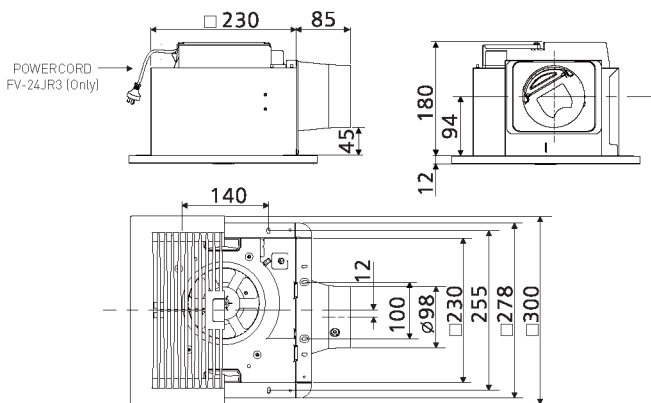

FV-24JR3 (WITH MOTION SENSOR)

FV-24JA3

DIMENSIONS

FV-24JR3 & FV-24JA3

PERFORMANCE CURVE

FV-24JR3 & FV-24JA3

MODEL	ELECTRICAL SUPPLY	AIR VOLUME [l/s]	POWER CONSUMPTION [W]	NOISE @ 1m [dB(A)]	NET WEIGHT [kg]	INSTALLATION CUT-OUT [mm]	DUCT DIAMETER [mm]
FV-24JR3	240V	44	9.3	36.5	3.0	230x230	100
&	SINGLE PHASE	33	5.5	30.5			
FV-24JA3	50Hz	22	3.6	24.5	2.9		